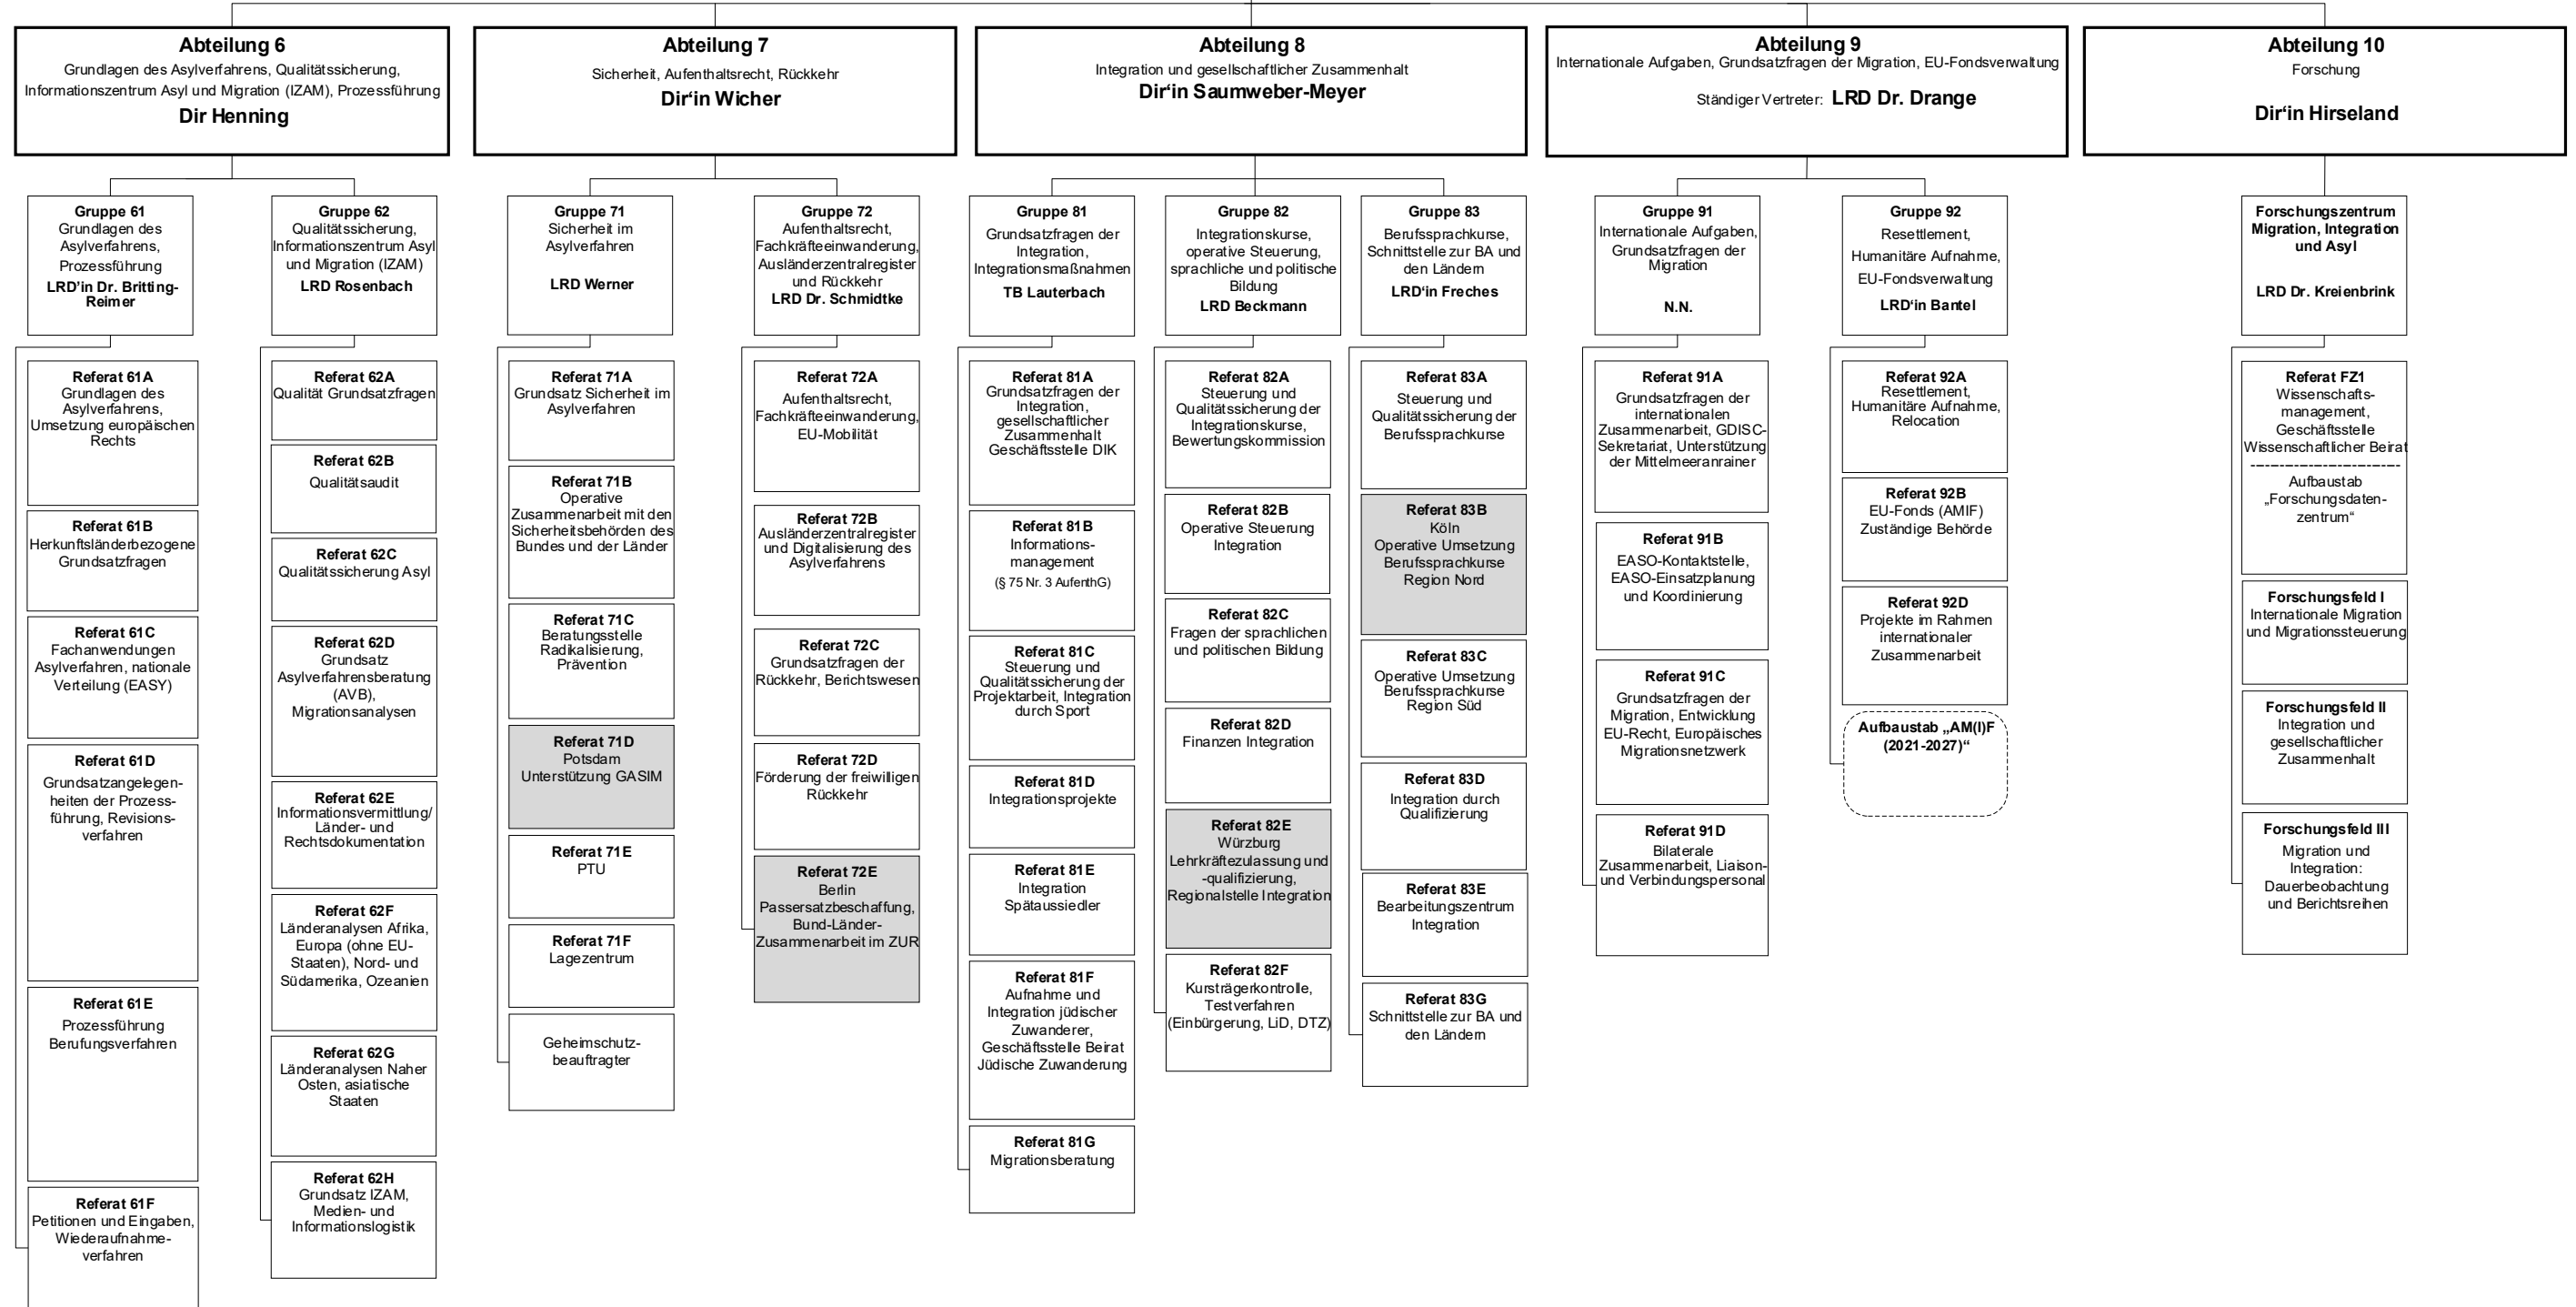

- für personalvertretungsrechtlich selbstständige Dienststellen:**
- AS Augsburg
 - AS Berlin 32D
 - AS Berlin 51A
 - AS Berlin 51B
 - AZ Bielefeld
 - AS Bonn
 - AS Bramsche
 - AS Braunschweig
 - Dortmund 32C
 - AS Düsseldorf
 - AS Eisenhüttenstadt
 - AS Essen
 - AS Freiburg
 - AS Friedland
 - AZ Gießen
 - AZ Halberstadt
 - AS Heidelberg
 - AS Jena
 - AS Karlsruhe
 - AS Köln
 - AS Lebach
 - AS Leipzig
 - AS Manching
 - AS Mönchengladbach
 - AS München
 - AS Neumünster
 - AS Oldenburg
 - AS Regensburg
 - AS Speyer
 - AS Stuttgart
 - AS Trier

- für Nürnberg und alle personalvertretungsrechtlich nicht selbstständigen Dienststellen:**
- AS Augsburg
 - AS Berlin 32D
 - AS Berlin 51A
 - AS Berlin 51B
 - AZ Bielefeld
 - AS Bonn
 - AS Bramsche
 - AS Braunschweig
 - Dortmund 32C
 - AS Düsseldorf
 - AS Eisenhüttenstadt
 - AS Essen
 - AS Freiburg
 - AS Friedland
 - AZ Gießen
 - AZ Halberstadt
 - AS Heidelberg
 - AS Jena
 - AS Karlsruhe
 - AS Köln
 - AS Lebach
 - AS Leipzig
 - AS Manching
 - AS Mönchengladbach
 - AS München
 - AS Neumünster
 - AS Oldenburg
 - AS Regensburg
 - AS Speyer
 - AS Stuttgart
 - AS Trier
 - AS Hamburg
 - AS Neustadt
 - AS Nostorf-Horst
 - Potsdam 71D
 - AS Schweinfurt
 - AS Schwerin
 - AS Suhl
 - Würzburg 82E
 - AS Zirndorf

Zentralreferat mit Dienstsitz außerhalb von Nürnberg

Zentralreferat mit Dienstsitz außerhalb von Nürnberg